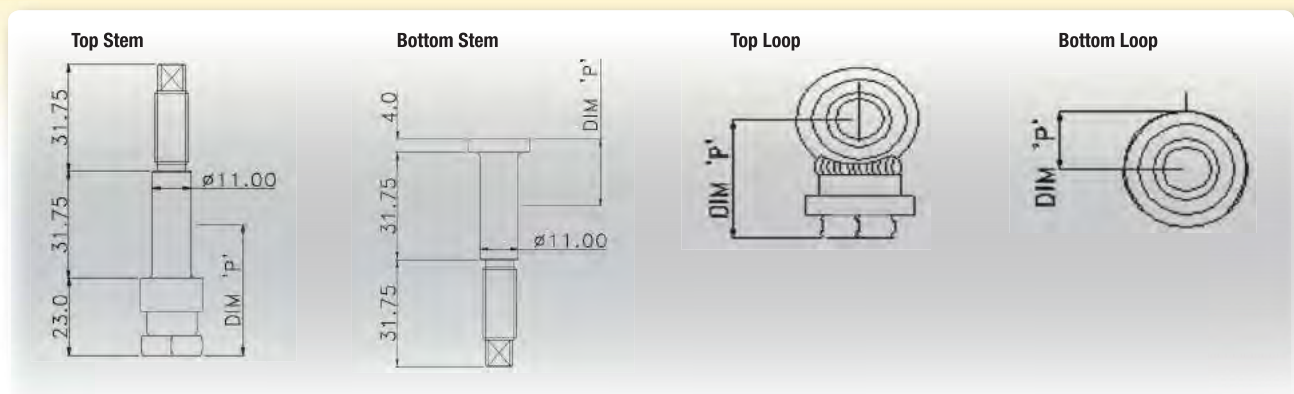

THERE ARE 4 SIMPLE STAGES TO DESIGNING YOUR OWN DAMPER.

STAGE 1					
Select the top and bottom fittings. The length of these fittings (Dim P) goes towards the overall open and closed lengths.					
Part No.	Description	Length	Bore	Dim P incl. Lock Nut	
				Top	Bottom
A	Bonded Bush 10	25,40 (1")	9,6 (3/8")	32	14,5
B	Bonded Bush 14	31,75 (1.25")	11,2 (7/16")	32	14,5
C	Bonded Bush 18	31,75 (1.25")	12,8 (1/2")	32	14,5
D	Spherical Bearing	12,00	12,8 (1/2")	36	17,5
E	Stem (standard)	See Drawing	See Drawing	39	20,0
F	"SilentBlock" Bush	28,0 (1.1")	16,0 (5/8")	39	21,0

Note: Option D is fitted with a 15mm internal diameter bearing fitted with a removable 1/2" (12.7) sleeve

Stage 1 Your Part No.

☐ Body   ☐ Top   ☐ Bottom   ☐ Spring   ☐ Extras

Example

☐ Body   ☒ D   ☒ D   ☐ Spring   ☐ Extras