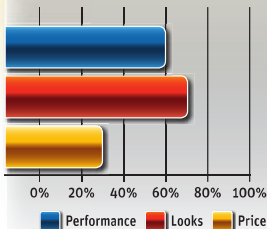

SPAX PLP Index – VSX
(Performance - Looks - Price)