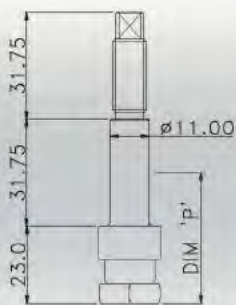

TRAKSPAX DOUBLE ADJUSTABLE STEEL BODIED MOTORSPORT DAMPERS

- Steel Bodied, Double Adjustable Competition Dampers. Available in open lengths from 9" to 19" (226 mm to 482 mm) Excellent Value at only £324.99 (incl. VAT)
- 100% Independent On Car Adjustment of BUMP & REBOUND damping force for Precise, Repeatable and Fast Adjustments
- Large range of End Fittings for ease and flexibility of fitting
- All TrakSPAX Dampers are FULLY REBUILDABLE & SERVICEABLE by SPAX Factory Technicians ensuring Long and Economic Life
- Each Damper Individually Hand Built & Dyno Tested to ensure Quality and Consistent Performance

THERE ARE 4 SIMPLE STAGES TO DESIGNING YOUR OWN DAMPER.

STAGE 1

Select the **top and bottom fittings**. The length of these fittings (Dim P) goes towards the overall open and closed lengths.

Part No.	Description	Length	Bore	Dim P incl. Lock Nut	
				Top	Bottom
A	Rubber outer and bonded steel sleeve inner bush	25.4 (1")	9.6 (3/8")	32	14.5
B	Rubber outer and bonded steel sleeve inner bush	31.8 (1.25")	11.2 (7/16")	32	14.5
C	Rubber outer and bonded steel sleeve inner bush	31.8 (1.25")	12.8 (1/2")	32	14.5
D	Spherical Bearing 15mm I.D.	12.0	12.8 (1/2")	36	17.5
E	Stem with Standard grommet bushes	See Drawing	See Drawing	39	20.0
F	Steel inner and outer rubber bonded bush	28.0 (1.1")	16.0 (5/8")	39	21.0

Note: option D comes with top hat spacers and a 1/2" reducer sleeve. The top hats when fitted make the damper 25.4mm wide and have a pilot hole of 8mm that can be drilled out.

Stage 1 Your Part No.

Example

Top Stem

KITS

SPRINGS

DAMPERS

RACING

ADMIN