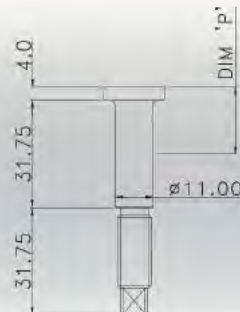

Bottom Stem