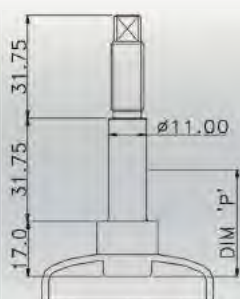

Stage 1 Your Part No.

Example

Top Stem