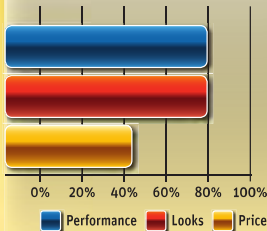

SPAX PLP Index – PSX
(Performance - Looks - Price)