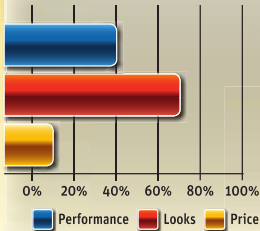

SPRING KITS

SPAX PLP Index – SSX
(Performance - Looks - Price)

SSX SPRING KITS STUNNING LOOKS & A SPORTIER RIDE

- Lowered AND Uprated for Stunning Looks and Performance
- Top Quality Chrome Silicone Material for Long Life
- Epoxy Powder Coated for Stunning Looks and Protection
- Manufactured to the Strictest TÜV Standards for Total Peace of Mind
- Factory Direct Prices for Unbeatable Value

SPRINGS

WWW.SPAXPERFORMANCE.COM