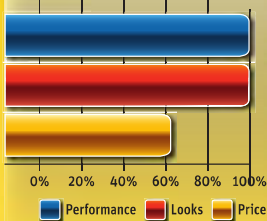

SPAX PLP Index – RSX
(Performance - Looks - Price)