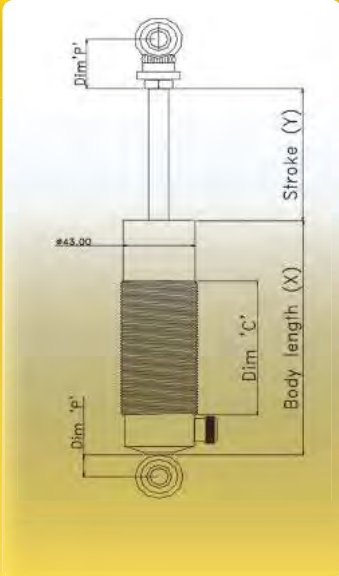

CSX CUSTOM DAMPERS

STAGE 2
Select the **body length** you require.

Part No.	Dim (X)	Stroke (Y)	Dim (C)	Maximum Spring Length
C70/900	131	46	65	4.5
C75/975	143	54	77	5
C75/100	143	64	77	5.5
C80/105	156	64	90	6
C80/110	156	74	90	6.5
C90/115	181	64	95	7
C90/120	181	74	95	7.5
C90/125	181	89	95	8
C90/130	181	99	95	8.5
C100/135	207	89	120	9
C100/140	207	99	120	9.5
C100/145	207	114	120	10
C100/150	207	124	120	10.5
C120/160	258	99	150	11
C120/170	258	124	150	12.5
C120/180	258	149	150	13.5
C120/190	258	174	150	15.5

Stage 2 Your Part No.

Body ☐ Top ☐ Botton ☐ Spring ☐ Extras ☐

Example

C90/120 ☒ D ☒ D ☐ ☐

Body Top Botton Spring Extras

STAGE 3
Select the **Spring Fittings** you require.

Part No	Optional Extras
0	No spring seats required
1	Fittings for a 1.9" inside diameter spring
2	Fittings for a 2.25" inside diameter spring

Stage 3 Your Part No.

Body ☐ Top ☐ Botton ☐ Spring ☐ Extras ☐

Example

C90/120 ☒ D ☒ **1** ☐

Body Top Botton Spring Extras

STAGE 4
Select any **Optional Extras** you require. Each Option is priced at £10.00 (incl. VAT)

Standard Specification	Part No.	Options List (each)
Compact 1 5/8" (42mm) diameter steel damper body		
Damper can be mounted up to 45° with adjuster at base	A	Upside down fitment
Powder Coated in Black	B	Powder Coated in Yellow
High Performance Rubber Bump Stop	C	TrakSPAX Spring Aid
Fittings for 1.9" or 2.25" I.D. Spring	D	Fittings for 2 1/2" I.D. Spring
Motorsport Valving with Rebound:Bump Ratio=3:1	E	Rebound:Bump = 1,2,4,5:1

Stage 4 Your Part No.

Body ☐ Top ☐ Botton ☐ Spring ☐ Extras ☐

Example

C90/120 ☒ D ☒ **1** ☒ **BD**

Body Top Botton Spring Extras

You will now have a part number, which you should quote when ordering

Your Part No. Example	C90/120 Body	D Top	D Bottom	1 Spring	BD Extras

This Gives a Closed length
(metal to metal no bumpstop)
 X (Body Length) + P (Top fixing) + P (Bottom fixing)

This gives an Open length
(fully extended) of Closed length + Y (Stroke)